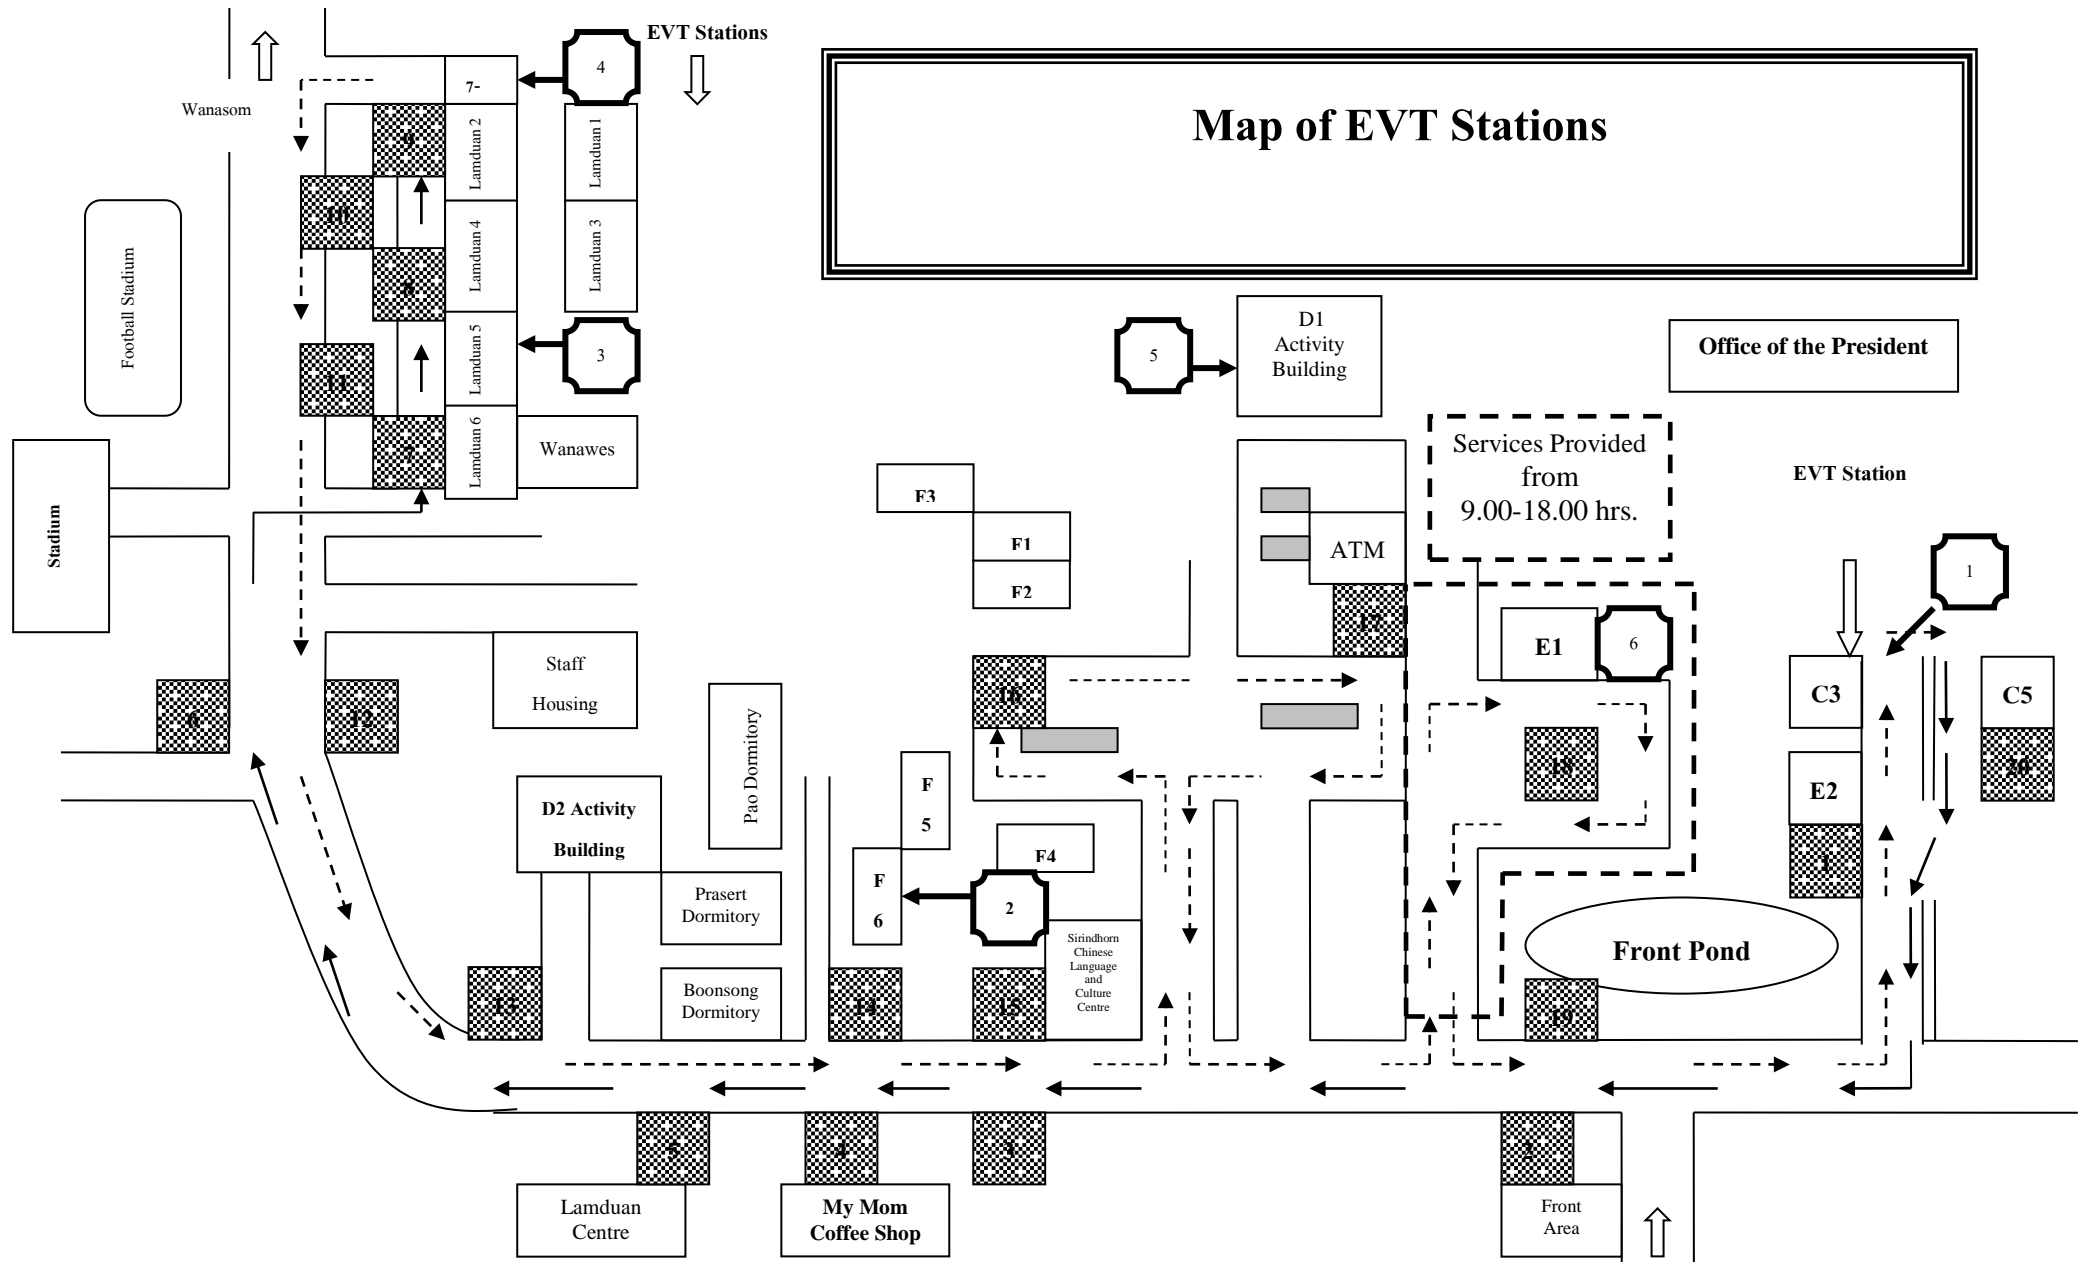

Map of EVT Stations

EVT Stations

Route from the EVT Terminal

Route towards the EVT Terminal

1-7 are sites with query boxes for submitting your satisfaction ratings and suggestions for EVT services.

Property and Asset Management Office
053-916029

University Entrance